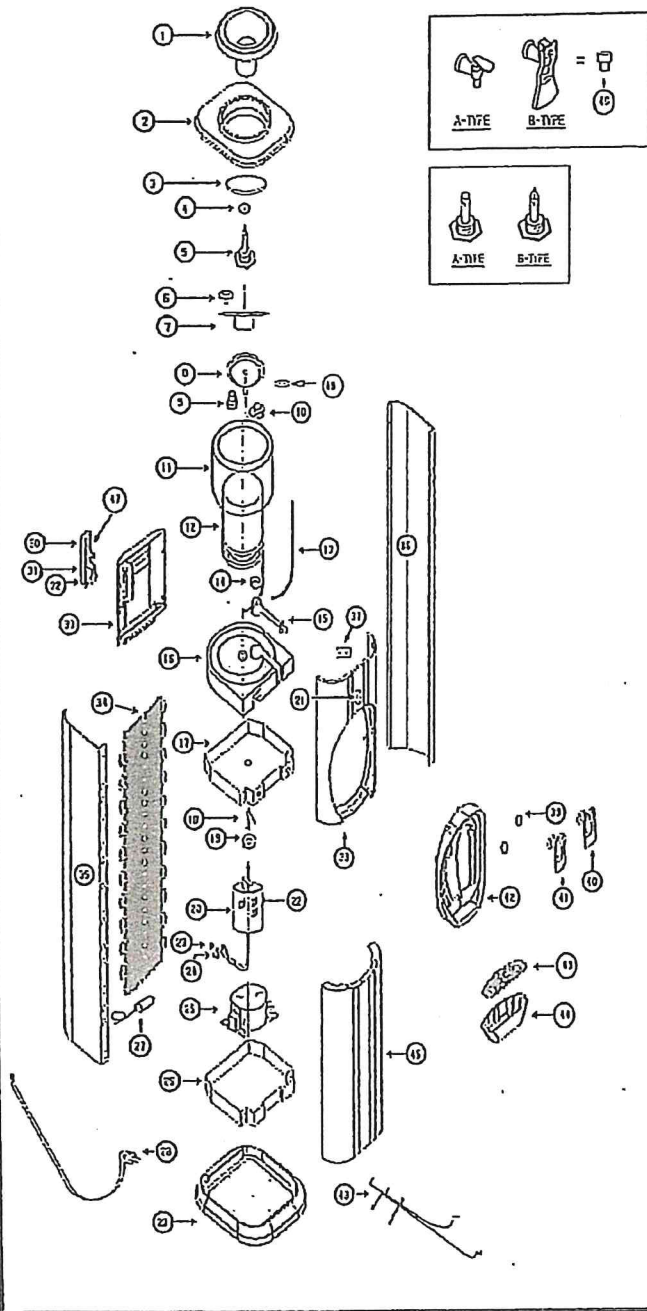

WATER SERVER (MODEL:SO-1000) Disassembled Drawing

No	Description
2	Top cover panel
6	Air filter(HEPA)assy
11	Reservoir insulation
12	Cold reservoir
13	Insulation hose
16	Insulation base
17	Middle plate
18	Plate pin
20	Hot water tank
21	Electric save switch
22	Bimetal(automatic)
23	Drain cap
24	Drain cap nipple
25	Compressor
26	Bottom plate
27	Drier
28	Power code
29	Bottom base
30	Hot water switch
31	Fuse
32	Thermostat
33	Back cover
34	Condenser
35	Side panel(left)
36	Side panel(right)
37	PCB
38	Upper front panel
42	Upper cover
43	Drain tray grill
44	Drain tray
45	Lower front panel
47	Switch cover
48	Wire set

① @ 500-
 ② ③ ④ ⑤
 ⑥ ⑦ ⑧ ⑨ ⑩ ⑪ ⑫ ⑬ ⑭ ⑮ ⑯ ⑰ ⑱ ⑲ ⑳ ㉑ ㉒ ㉓ ㉔ ㉕ ㉖ ㉗ ㉘ ㉙ ㉚ ㉛ ㉜ ㉝ ㉞ ㉟ ㊱ ㊲ ㊳ ㊴ ㊵ ㊶ ㊷ ㊸ ㊹ ㊺ ㊻ ㊼ ㊽ ㊾ ㊿

③③ 50-1000HE x 50 pcs (シャト用)

③⑧ ③⑧ 50-1000HE x 150 pcs (エコモード用)

④② ④② 30 pcs

④⑤ ④⑤ 50-1000HE x 150 pcs (シャト用)